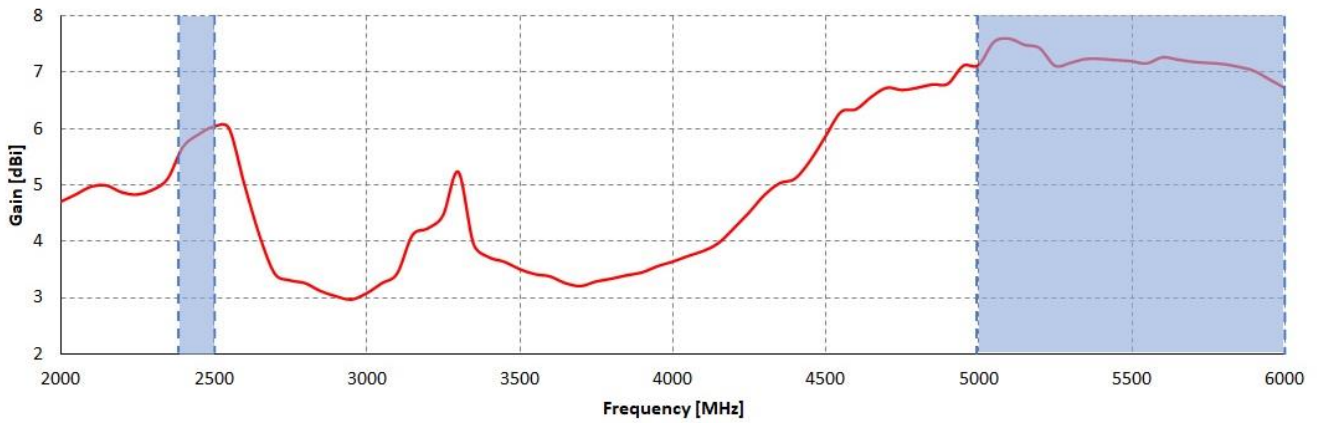

SOLUTION

Plug Robustel router and you are good to go

LTE SPECIFICATION

FREQUENCY	0.694 - 0.96 GHz 1.7 - 2.2 GHz 2.5 - 2.7 GHz
GAIN	0.694 - 0.96 GHz: 2 dBi 1.7 - 2.2 GHz: 2 dBi 2.5 - 2.7 GHz: 4 dBi
Supported LTE/5G bands	1, 2, 3, 4, 5, 6, 7, 8, 9, 10, 12, 13, 14, 17, 18, 19, 20, 23, 25, 26, 27, 28, 29, 30, 33, 34, 35, 36, 37, 38, 39, 40, 41, 44, 53, 59, 62, 65, 66, 67, 68, 69, 85, n80, n81, n82, n83, n84, n86, n89, n90, n95
VSWR	<1.60, max <2.00
BEAMWIDTH	360°/35° ±5°
POLARIZATION	Vertical
IMPEDANCE	50 Ω

WI-FI SPECIFICATION

FREQUENCY	2.40 - 2.50 GHz
GAIN	2.40 - 2.50 GHz: 6 dBi
VSWR	<1.70, max <2.00
BEAMWIDTH	360°/25° +/- 5°
POLARIZATION	Vertical
IMPEDANCE	50 Ω

MECHANICAL SPECIFICATION

MATERIALS	ABS, aluminum, PTFE, Fiberglass
INGRESS PROTECTION	IP67
CONNECTOR TYPE	RJ45
DIMENSIONS	240 x 189 x 160 mm 9.45 x 7.44 x 6.3 inch
WEIGHT	1.5 kg 3.31 lbs
OPERATING TEMPERATURE	From -25°C to 70°C From -13°F to 158°F

VSWR for LTE antenna

VSWR for Wi-Fi antenna

GAIN for LTE antenna

GAIN for Wi-Fi antenna

PLOTS

700-900 MHz Elevation

700-900 MHz Azimuth

1710-2170 MHz Elevation

1710-2170 MHz Azimuth

2500-2700 MHz Elevation

2500-2700 MHz Azimuth

Wi-Fi Elevation

Wi-Fi Azimuth

DEVICE SPECIFICATION

DIMENSIONS

Robustel R1520