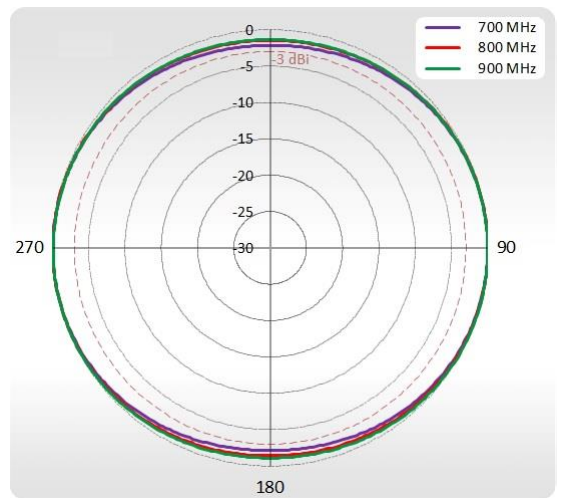

SOLUTION

Plug Robustel router and you are good to go

LTE SPECIFICATION

FREQUENCY	0.694 - 0.96 GHz 1.7 - 2.2 GHz 2.5 - 2.7 GHz
GAIN	0.694 - 0.96 GHz: 2 dBi 1.7 - 2.2 GHz: 2 dBi 2.5 - 2.7 GHz: 4 dBi
Supported LTE/5G bands	1, 2, 3, 4, 5, 6, 7, 8, 9, 10, 12, 13, 14, 17, 18, 19, 20, 23, 25, 26, 27, 28, 29, 30, 33, 34, 35, 36, 37, 38, 39, 40, 41, 44, 53, 59, 62, 65, 66, 67, 68, 69, 85, n80, n81, n82, n83, n84, n86, n89, n90, n95
VSWR	<1.60, max <2.00
BEAMWIDTH	360°/35° ±5°
POLARIZATION	Vertical
IMPEDANCE	50 Ω

WI-FI SPECIFICATION

FREQUENCY	2.40 - 2.50 GHz
GAIN	2.40 - 2.50 GHz: 6 dBi
VSWR	<1.70, max <2.00
BEAMWIDTH	360°/25° +/- 5°
POLARIZATION	Vertical
IMPEDANCE	50 Ω

MECHANICAL SPECIFICATION

MATERIALS	ABS, aluminum, PTFE, Fiberglass
INGRESS PROTECTION	IP67
CONNECTOR TYPE	RJ45
DIMENSIONS	240 x 189 x 160 mm 9.45 x 7.44 x 6.3 inch
WEIGHT	1.5 kg 3.31 lbs
OPERATING TEMPERATURE	From -25°C to 70°C From -13°F to 158°F

VSWR for LTE antenna

VSWR for Wi-Fi antenna

GAIN for LTE antenna

GAIN for Wi-Fi antenna

PLOTS

700-900 MHz Elevation

700-900 MHz Azimuth

1710-2170 MHz Elevation

1710-2170 MHz Azimuth

2500-2700 MHz Elevation

2500-2700 MHz Azimuth

Wi-Fi Elevation

Wi-Fi Azimuth

DEVICE SPECIFICATION

DIMENSIONS

Robustel R1520