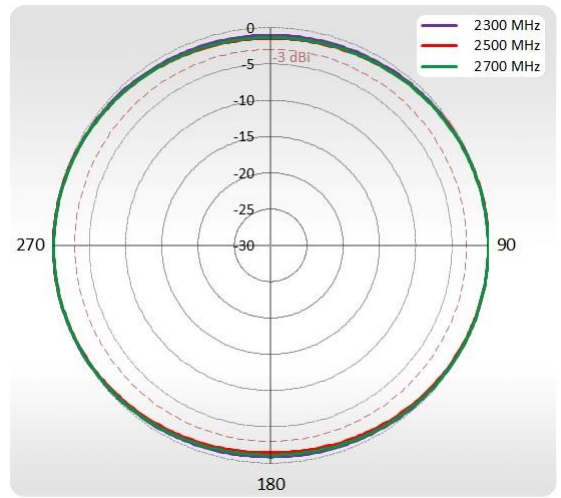

SOLUTION

Plug Robustel router and you are good to go

LTE SPECIFICATION

FREQUENCY	0.694 - 0.96 GHz 1.7 - 2.2 GHz 2.5 - 2.7 GHz
GAIN	0.694 - 0.96 GHz: 2 dBi 1.7 - 2.2 GHz: 2 dBi 2.5 - 2.7 GHz: 4 dBi
Supported LTE/5G bands	1, 2, 3, 4, 5, 6, 7, 8, 9, 10, 12, 13, 14, 17, 18, 19, 20, 23, 25, 26, 27, 28, 29, 30, 33, 34, 35, 36, 37, 38, 39, 40, 41, 44, 53, 59, 62, 65, 66, 67, 68, 69, 85, n80, n81, n82, n83, n84, n86, n89, n90, n95
VSWR	<1.60, max <2.00
BEAMWIDTH	360°/35° ±5°
POLARIZATION	Vertical
IMPEDANCE	50 Ω

WI-FI SPECIFICATION

FREQUENCY	2.40 - 2.50 GHz
GAIN	2.40 - 2.50 GHz: 6 dBi
VSWR	<1.70, max <2.00
BEAMWIDTH	360°/25° +/- 5°
POLARIZATION	Vertical
IMPEDANCE	50 Ω

MECHANICAL SPECIFICATION

MATERIALS	ABS, aluminum, PTFE, Fiberglass
INGRESS PROTECTION	IP67
CONNECTOR TYPE	RJ45
DIMENSIONS	240 x 189 x 160 mm 9.45 x 7.44 x 6.3 inch
WEIGHT	1.5 kg 3.31 lbs
OPERATING TEMPERATURE	From -25°C to 70°C From -13°F to 158°F

VSWR for LTE antenna

VSWR for Wi-Fi antenna

GAIN for LTE antenna

GAIN for Wi-Fi antenna

PLOTS

700-900 MHz Elevation

700-900 MHz Azimuth

1710-2170 MHz Elevation

1710-2170 MHz Azimuth

2500-2700 MHz Elevation

2500-2700 MHz Azimuth

Wi-Fi Elevation

Wi-Fi Azimuth

DEVICE SPECIFICATION

DIMENSIONS

Robustel R1520