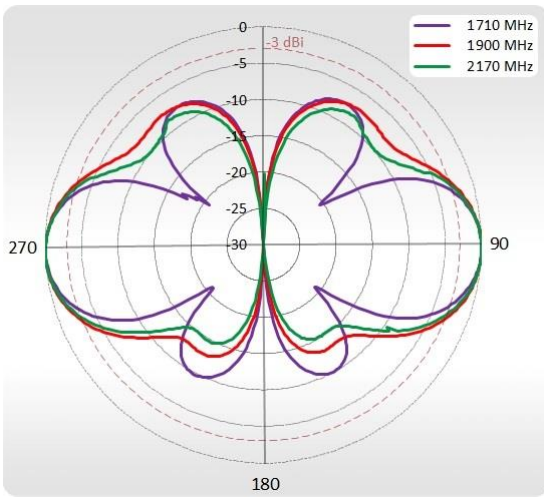

SOLUTION

Plug Robustel router and you are good to go

LTE SPECIFICATION

FREQUENCY	0.694 - 0.96 GHz 1.7 - 2.2 GHz 2.5 - 2.7 GHz
GAIN	0.694 - 0.96 GHz: 2 dBi 1.7 - 2.2 GHz: 2 dBi 2.5 - 2.7 GHz: 4 dBi
Supported LTE/5G bands	1, 2, 3, 4, 5, 6, 7, 8, 9, 10, 12, 13, 14, 17, 18, 19, 20, 23, 25, 26, 27, 28, 29, 30, 33, 34, 35, 36, 37, 38, 39, 40, 41, 44, 53, 59, 62, 65, 66, 67, 68, 69, 85, n80, n81, n82, n83, n84, n86, n89, n90, n95
VSWR	<1.60, max <2.00
BEAMWIDTH	360°/35° ±5°
POLARIZATION	Vertical
IMPEDANCE	50 Ω

WI-FI SPECIFICATION

FREQUENCY	2.40 - 2.50 GHz
GAIN	2.40 - 2.50 GHz: 6 dBi
VSWR	<1.70, max <2.00
BEAMWIDTH	360°/25° +/- 5°
POLARIZATION	Vertical
IMPEDANCE	50 Ω

MECHANICAL SPECIFICATION

MATERIALS	ABS, aluminum, PTFE, Fiberglass
INGRESS PROTECTION	IP67
CONNECTOR TYPE	RJ45
DIMENSIONS	240 x 189 x 160 mm 9.45 x 7.44 x 6.3 inch
WEIGHT	1.5 kg 3.31 lbs
OPERATING TEMPERATURE	From -25°C to 70°C From -13°F to 158°F

VSWR for LTE antenna

VSWR for Wi-Fi antenna

GAIN for LTE antenna

GAIN for Wi-Fi antenna

PLOTS

700-900 MHz Elevation

700-900 MHz Azimuth

1710-2170 MHz Elevation

1710-2170 MHz Azimuth

2500-2700 MHz Elevation

2500-2700 MHz Azimuth

Wi-Fi Elevation

Wi-Fi Azimuth

DEVICE SPECIFICATION

DIMENSIONS

Robustel R1520