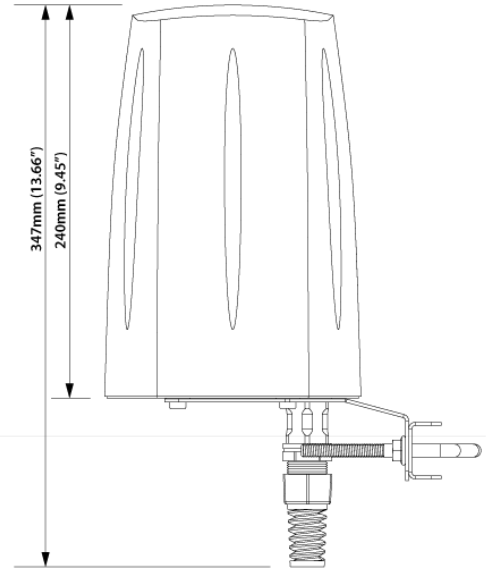

Solsta
Ravensbank Business Park
2 Hedera Road
Redditch Worcestershire
B98 9EY
sales@solsta.co.uk

+44 (0) 1527 830800

solsta.co.uk