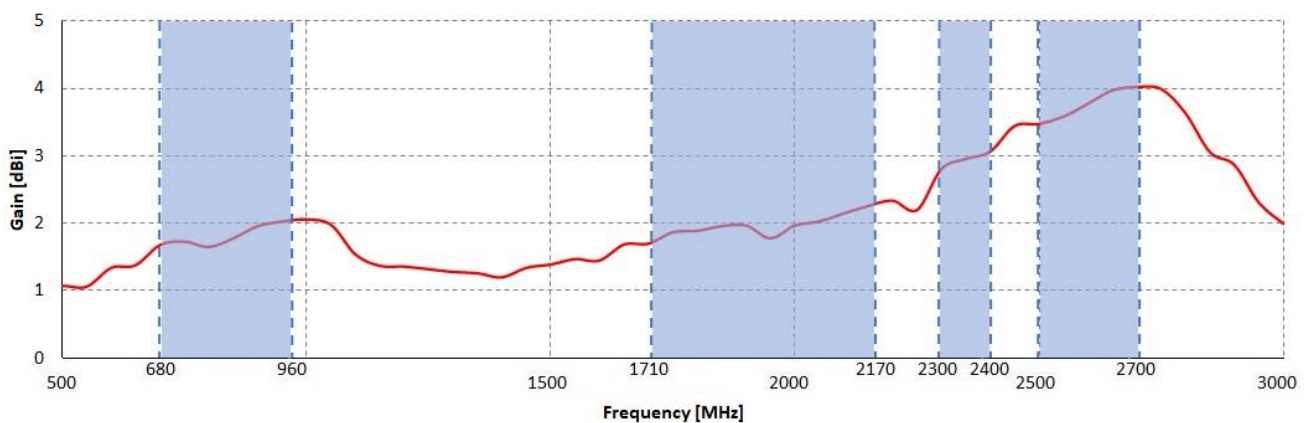

SOLUTION

Plug Robustel router and you are good to go

LTE SPECIFICATION

FREQUENCY	0.694 - 0.96 GHz 1.7 - 2.2 GHz 2.5 - 2.7 GHz
GAIN	0.694 - 0.96 GHz: 2 dBi 1.7 - 2.2 GHz: 2 dBi 2.5 - 2.7 GHz: 4 dBi
Supported LTE/5G bands	1, 2, 3, 4, 5, 6, 7, 8, 9, 10, 12, 13, 14, 17, 18, 19, 20, 23, 25, 26, 27, 28, 29, 30, 33, 34, 35, 36, 37, 38, 39, 40, 41, 44, 53, 59, 62, 65, 66, 67, 68, 69, 85, n80, n81, n82, n83, n84, n86, n89, n90, n95
VSWR	<1.60, max <2.00
BEAMWIDTH	360°/35° ±5°
POLARIZATION	Vertical
IMPEDANCE	50 Ω

WI-FI SPECIFICATION

FREQUENCY	2.40 - 2.50 GHz
GAIN	2.40 - 2.50 GHz: 6 dBi
VSWR	<1.70, max <2.00
BEAMWIDTH	360°/25° +/- 5°
POLARIZATION	Vertical
IMPEDANCE	50 Ω

MECHANICAL SPECIFICATION

MATERIALS	ABS, aluminum, PTFE, Fiberglass
INGRESS PROTECTION	IP67
CONNECTOR TYPE	RJ45
DIMENSIONS	240 x 189 x 160 mm 9.45 x 7.44 x 6.3 inch
WEIGHT	1.5 kg 3.31 lbs
OPERATING TEMPERATURE	From -25°C to 70°C From -13°F to 158°F

VSWR for LTE antenna

VSWR for Wi-Fi antenna

GAIN for LTE antenna

GAIN for Wi-Fi antenna

PLOTS

700-900 MHz Elevation

700-900 MHz Azimuth

1710-2170 MHz Elevation

1710-2170 MHz Azimuth

2500-2700 MHz Elevation

2500-2700 MHz Azimuth

Wi-Fi Elevation

Wi-Fi Azimuth

DEVICE SPECIFICATION

DIMENSIONS

Robustel R1520