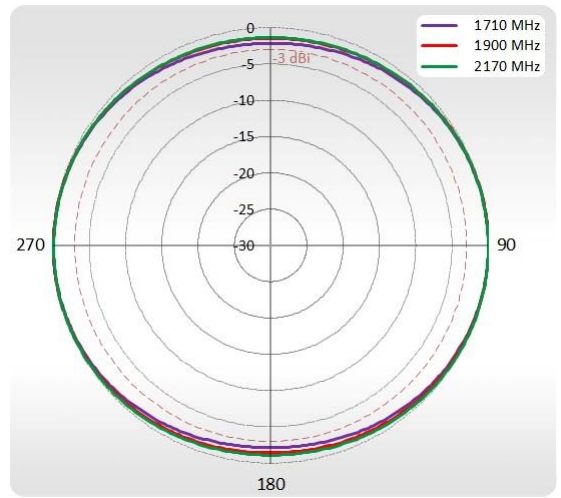

SOLUTION

Plug Robustel router and you are good to go

LTE SPECIFICATION

FREQUENCY	0.694 - 0.96 GHz 1.7 - 2.2 GHz 2.5 - 2.7 GHz
GAIN	0.694 - 0.96 GHz: 2 dBi 1.7 - 2.2 GHz: 2 dBi 2.5 - 2.7 GHz: 4 dBi
Supported LTE/5G bands	1, 2, 3, 4, 5, 6, 7, 8, 9, 10, 12, 13, 14, 17, 18, 19, 20, 23, 25, 26, 27, 28, 29, 30, 33, 34, 35, 36, 37, 38, 39, 40, 41, 44, 53, 59, 62, 65, 66, 67, 68, 69, 85, n80, n81, n82, n83, n84, n86, n89, n90, n95
VSWR	<1.60, max <2.00
BEAMWIDTH	360°/35° ±5°
POLARIZATION	Vertical
IMPEDANCE	50 Ω

WI-FI SPECIFICATION

FREQUENCY	2.40 - 2.50 GHz
GAIN	2.40 - 2.50 GHz: 6 dBi
VSWR	<1.70, max <2.00
BEAMWIDTH	360°/25° +/- 5°
POLARIZATION	Vertical
IMPEDANCE	50 Ω

MECHANICAL SPECIFICATION

MATERIALS	ABS, aluminum, PTFE, Fiberglass
INGRESS PROTECTION	IP67
CONNECTOR TYPE	RJ45
DIMENSIONS	240 x 189 x 160 mm 9.45 x 7.44 x 6.3 inch
WEIGHT	1.5 kg 3.31 lbs
OPERATING TEMPERATURE	From -25°C to 70°C From -13°F to 158°F

VSWR for LTE antenna

VSWR for Wi-Fi antenna

GAIN for LTE antenna

GAIN for Wi-Fi antenna

PLOTS

700-900 MHz Elevation

700-900 MHz Azimuth

1710-2170 MHz Elevation

1710-2170 MHz Azimuth

2500-2700 MHz Elevation

2500-2700 MHz Azimuth

Wi-Fi Elevation

Wi-Fi Azimuth

DEVICE SPECIFICATION

DIMENSIONS

Robustel R1520