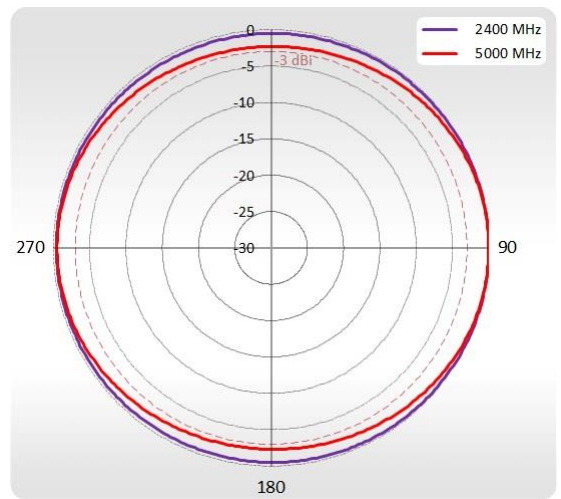

SOLUTION

Plug Robustel router and you are good to go

LTE SPECIFICATION

FREQUENCY	0.694 - 0.96 GHz 1.7 - 2.2 GHz 2.5 - 2.7 GHz
GAIN	0.694 - 0.96 GHz: 2 dBi 1.7 - 2.2 GHz: 2 dBi 2.5 - 2.7 GHz: 4 dBi
Supported LTE/5G bands	1, 2, 3, 4, 5, 6, 7, 8, 9, 10, 12, 13, 14, 17, 18, 19, 20, 23, 25, 26, 27, 28, 29, 30, 33, 34, 35, 36, 37, 38, 39, 40, 41, 44, 53, 59, 62, 65, 66, 67, 68, 69, 85, n80, n81, n82, n83, n84, n86, n89, n90, n95
VSWR	<1.60, max <2.00
BEAMWIDTH	360°/35° ±5°
POLARIZATION	Vertical
IMPEDANCE	50 Ω

WI-FI SPECIFICATION

FREQUENCY	2.40 - 2.50 GHz
GAIN	2.40 - 2.50 GHz: 6 dBi
VSWR	<1.70, max <2.00
BEAMWIDTH	360°/25° +/- 5°
POLARIZATION	Vertical
IMPEDANCE	50 Ω

MECHANICAL SPECIFICATION

MATERIALS	ABS, aluminum, PTFE, Fiberglass
INGRESS PROTECTION	IP67
CONNECTOR TYPE	RJ45
DIMENSIONS	240 x 189 x 160 mm 9.45 x 7.44 x 6.3 inch
WEIGHT	1.5 kg 3.31 lbs
OPERATING TEMPERATURE	From -25°C to 70°C From -13°F to 158°F

VSWR for LTE antenna

VSWR for Wi-Fi antenna

GAIN for LTE antenna

GAIN for Wi-Fi antenna

PLOTS

700-900 MHz Elevation

700-900 MHz Azimuth

1710-2170 MHz Elevation

1710-2170 MHz Azimuth

2500-2700 MHz Elevation

2500-2700 MHz Azimuth

Wi-Fi Elevation

Wi-Fi Azimuth

DEVICE SPECIFICATION

DIMENSIONS

Robustel R1520