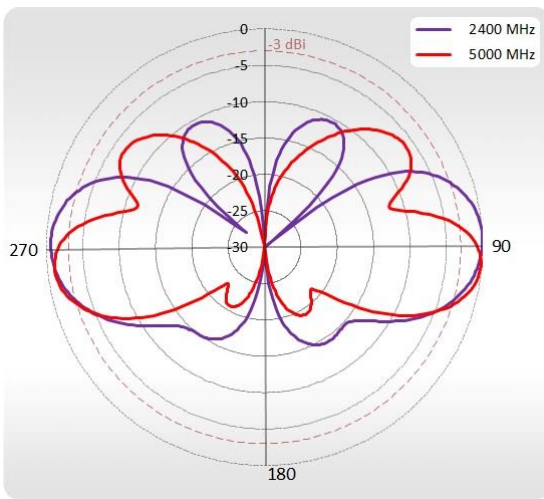

SOLUTION

Plug Robustel router and you are good to go

LTE SPECIFICATION

FREQUENCY	0.694 - 0.96 GHz 1.7 - 2.2 GHz 2.5 - 2.7 GHz
GAIN	0.694 - 0.96 GHz: 2 dBi 1.7 - 2.2 GHz: 2 dBi 2.5 - 2.7 GHz: 4 dBi
Supported LTE/5G bands	1, 2, 3, 4, 5, 6, 7, 8, 9, 10, 12, 13, 14, 17, 18, 19, 20, 23, 25, 26, 27, 28, 29, 30, 33, 34, 35, 36, 37, 38, 39, 40, 41, 44, 53, 59, 62, 65, 66, 67, 68, 69, 85, n80, n81, n82, n83, n84, n86, n89, n90, n95
VSWR	<1.60, max <2.00
BEAMWIDTH	360°/35° ±5°
POLARIZATION	Vertical
IMPEDANCE	50 Ω

WI-FI SPECIFICATION

FREQUENCY	2.40 - 2.50 GHz
GAIN	2.40 - 2.50 GHz: 6 dBi
VSWR	<1.70, max <2.00
BEAMWIDTH	360°/25° +/- 5°
POLARIZATION	Vertical
IMPEDANCE	50 Ω

MECHANICAL SPECIFICATION

MATERIALS	ABS, aluminum, PTFE, Fiberglass
INGRESS PROTECTION	IP67
CONNECTOR TYPE	RJ45
DIMENSIONS	240 x 189 x 160 mm 9.45 x 7.44 x 6.3 inch
WEIGHT	1.5 kg 3.31 lbs
OPERATING TEMPERATURE	From -25°C to 70°C From -13°F to 158°F

VSWR for LTE antenna

VSWR for Wi-Fi antenna

GAIN for LTE antenna

GAIN for Wi-Fi antenna

PLOTS

700-900 MHz Elevation

700-900 MHz Azimuth

1710-2170 MHz Elevation

1710-2170 MHz Azimuth

2500-2700 MHz Elevation

2500-2700 MHz Azimuth

Wi-Fi Elevation

Wi-Fi Azimuth

DEVICE SPECIFICATION

DIMENSIONS

Robustel R1520