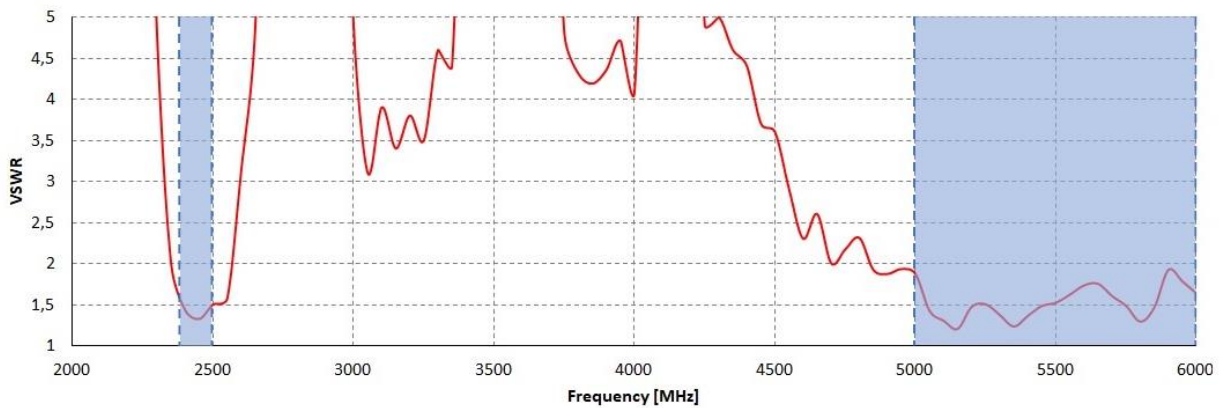

SOLUTION

Plug Robustel router and you are good to go

LTE SPECIFICATION

FREQUENCY	0.694 - 0.96 GHz 1.7 - 2.2 GHz 2.5 - 2.7 GHz
GAIN	0.694 - 0.96 GHz: 2 dBi 1.7 - 2.2 GHz: 2 dBi 2.5 - 2.7 GHz: 4 dBi
Supported LTE/5G bands	1, 2, 3, 4, 5, 6, 7, 8, 9, 10, 12, 13, 14, 17, 18, 19, 20, 23, 25, 26, 27, 28, 29, 30, 33, 34, 35, 36, 37, 38, 39, 40, 41, 44, 53, 59, 62, 65, 66, 67, 68, 69, 85, n80, n81, n82, n83, n84, n86, n89, n90, n95
VSWR	<1.60, max <2.00
BEAMWIDTH	360°/35° ±5°
POLARIZATION	Vertical
IMPEDANCE	50 Ω

WI-FI SPECIFICATION

FREQUENCY	2.40 - 2.50 GHz
GAIN	2.40 - 2.50 GHz: 6 dBi
VSWR	<1.70, max <2.00
BEAMWIDTH	360°/25° +/- 5°
POLARIZATION	Vertical
IMPEDANCE	50 Ω

MECHANICAL SPECIFICATION

MATERIALS	ABS, aluminum, PTFE, Fiberglass
INGRESS PROTECTION	IP67
CONNECTOR TYPE	RJ45
DIMENSIONS	240 x 189 x 160 mm 9.45 x 7.44 x 6.3 inch
WEIGHT	1.5 kg 3.31 lbs
OPERATING TEMPERATURE	From -25°C to 70°C From -13°F to 158°F

VSWR for LTE antenna

VSWR for Wi-Fi antenna

GAIN for LTE antenna

GAIN for Wi-Fi antenna

PLOTS

700-900 MHz Elevation

700-900 MHz Azimuth

1710-2170 MHz Elevation

1710-2170 MHz Azimuth

2500-2700 MHz Elevation

2500-2700 MHz Azimuth

Wi-Fi Elevation

Wi-Fi Azimuth

DEVICE SPECIFICATION

DIMENSIONS

Robustel R1520