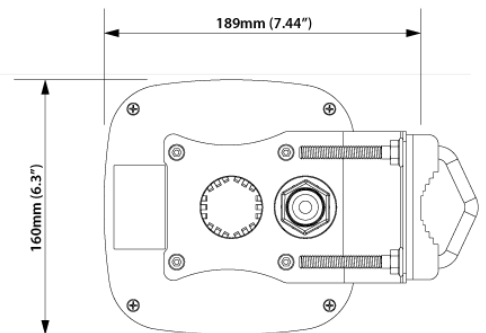

Solsta
Ravensbank Business Park
2 Hedera Road
Redditch Worcestershire
B98 9EY
sales@solsta.co.uk

+44 (0) 1527 830800

solsta.co.uk