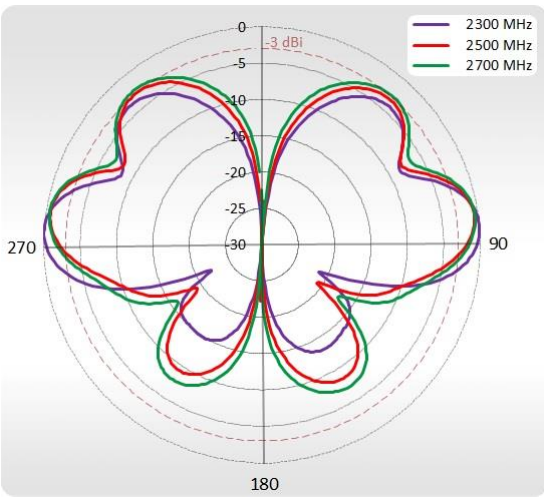

SOLUTION

Plug Robustel router and you are good to go

LTE SPECIFICATION

FREQUENCY	0.694 - 0.96 GHz 1.7 - 2.2 GHz 2.5 - 2.7 GHz
GAIN	0.694 - 0.96 GHz: 2 dBi 1.7 - 2.2 GHz: 2 dBi 2.5 - 2.7 GHz: 4 dBi
Supported LTE/5G bands	1, 2, 3, 4, 5, 6, 7, 8, 9, 10, 12, 13, 14, 17, 18, 19, 20, 23, 25, 26, 27, 28, 29, 30, 33, 34, 35, 36, 37, 38, 39, 40, 41, 44, 53, 59, 62, 65, 66, 67, 68, 69, 85, n80, n81, n82, n83, n84, n86, n89, n90, n95
VSWR	<1.60, max <2.00
BEAMWIDTH	360°/35° ±5°
POLARIZATION	Vertical
IMPEDANCE	50 Ω

WI-FI SPECIFICATION

FREQUENCY	2.40 - 2.50 GHz
GAIN	2.40 - 2.50 GHz: 6 dBi
VSWR	<1.70, max <2.00
BEAMWIDTH	360°/25° +/- 5°
POLARIZATION	Vertical
IMPEDANCE	50 Ω

MECHANICAL SPECIFICATION

MATERIALS	ABS, aluminum, PTFE, Fiberglass
INGRESS PROTECTION	IP67
CONNECTOR TYPE	RJ45
DIMENSIONS	240 x 189 x 160 mm 9.45 x 7.44 x 6.3 inch
WEIGHT	1.5 kg 3.31 lbs
OPERATING TEMPERATURE	From -25°C to 70°C From -13°F to 158°F

VSWR for LTE antenna

VSWR for Wi-Fi antenna

GAIN for LTE antenna

GAIN for Wi-Fi antenna

PLOTS

700-900 MHz Elevation

700-900 MHz Azimuth

1710-2170 MHz Elevation

1710-2170 MHz Azimuth

2500-2700 MHz Elevation

2500-2700 MHz Azimuth

Wi-Fi Elevation

Wi-Fi Azimuth

DEVICE SPECIFICATION

DIMENSIONS

Robustel R1520