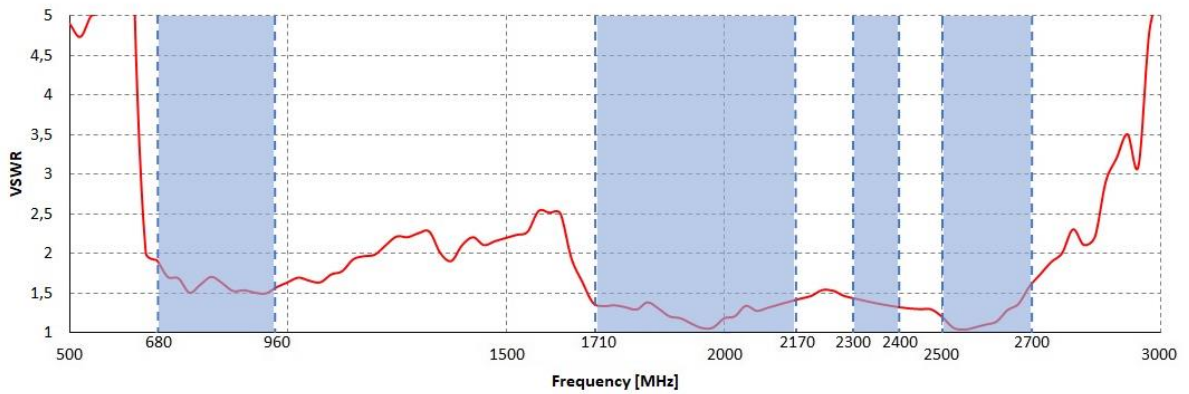

SOLUTION

Plug Robustel router and you are good to go

LTE SPECIFICATION

FREQUENCY	0.694 - 0.96 GHz 1.7 - 2.2 GHz 2.5 - 2.7 GHz
GAIN	0.694 - 0.96 GHz: 2 dBi 1.7 - 2.2 GHz: 2 dBi 2.5 - 2.7 GHz: 4 dBi
Supported LTE/5G bands	1, 2, 3, 4, 5, 6, 7, 8, 9, 10, 12, 13, 14, 17, 18, 19, 20, 23, 25, 26, 27, 28, 29, 30, 33, 34, 35, 36, 37, 38, 39, 40, 41, 44, 53, 59, 62, 65, 66, 67, 68, 69, 85, n80, n81, n82, n83, n84, n86, n89, n90, n95
VSWR	<1.60, max <2.00
BEAMWIDTH	360°/35° ±5°
POLARIZATION	Vertical
IMPEDANCE	50 Ω

WI-FI SPECIFICATION

FREQUENCY	2.40 - 2.50 GHz
GAIN	2.40 - 2.50 GHz: 6 dBi
VSWR	<1.70, max <2.00
BEAMWIDTH	360°/25° +/- 5°
POLARIZATION	Vertical
IMPEDANCE	50 Ω

MECHANICAL SPECIFICATION

MATERIALS	ABS, aluminum, PTFE, Fiberglass
INGRESS PROTECTION	IP67
CONNECTOR TYPE	RJ45
DIMENSIONS	240 x 189 x 160 mm 9.45 x 7.44 x 6.3 inch
WEIGHT	1.5 kg 3.31 lbs
OPERATING TEMPERATURE	From -25°C to 70°C From -13°F to 158°F

VSWR for LTE antenna

VSWR for Wi-Fi antenna

GAIN for LTE antenna

GAIN for Wi-Fi antenna

PLOTS

700-900 MHz Elevation

700-900 MHz Azimuth

1710-2170 MHz Elevation