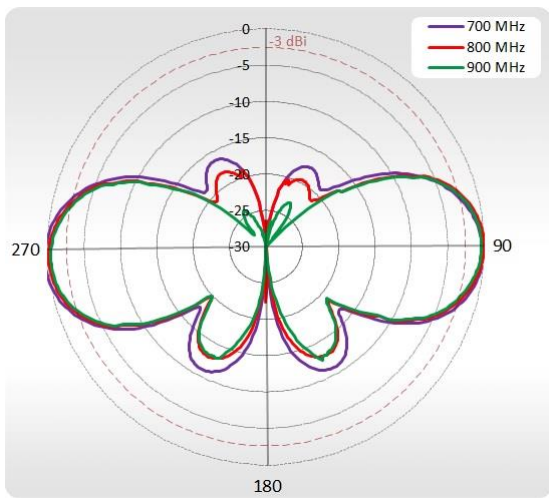

SOLUTION

Plug Robustel router and you are good to go

LTE SPECIFICATION

FREQUENCY	0.694 - 0.96 GHz 1.7 - 2.2 GHz 2.5 - 2.7 GHz
GAIN	0.694 - 0.96 GHz: 2 dBi 1.7 - 2.2 GHz: 2 dBi 2.5 - 2.7 GHz: 4 dBi
Supported LTE/5G bands	1, 2, 3, 4, 5, 6, 7, 8, 9, 10, 12, 13, 14, 17, 18, 19, 20, 23, 25, 26, 27, 28, 29, 30, 33, 34, 35, 36, 37, 38, 39, 40, 41, 44, 53, 59, 62, 65, 66, 67, 68, 69, 85, n80, n81, n82, n83, n84, n86, n89, n90, n95
VSWR	<1.60, max <2.00
BEAMWIDTH	360°/35° ±5°
POLARIZATION	Vertical
IMPEDANCE	50 Ω

WI-FI SPECIFICATION

FREQUENCY	2.40 - 2.50 GHz
GAIN	2.40 - 2.50 GHz: 6 dBi
VSWR	<1.70, max <2.00
BEAMWIDTH	360°/25° +/- 5°
POLARIZATION	Vertical
IMPEDANCE	50 Ω

MECHANICAL SPECIFICATION

MATERIALS	ABS, aluminum, PTFE, Fiberglass
INGRESS PROTECTION	IP67
CONNECTOR TYPE	RJ45
DIMENSIONS	240 x 189 x 160 mm 9.45 x 7.44 x 6.3 inch
WEIGHT	1.5 kg 3.31 lbs
OPERATING TEMPERATURE	From -25°C to 70°C From -13°F to 158°F

VSWR for LTE antenna

VSWR for Wi-Fi antenna

GAIN for LTE antenna

GAIN for Wi-Fi antenna

PLOTS

700-900 MHz Elevation

700-900 MHz Azimuth

1710-2170 MHz Elevation

1710-2170 MHz Azimuth

2500-2700 MHz Elevation

2500-2700 MHz Azimuth

Wi-Fi Elevation

Wi-Fi Azimuth

DEVICE SPECIFICATION

DIMENSIONS

Robustel R1520